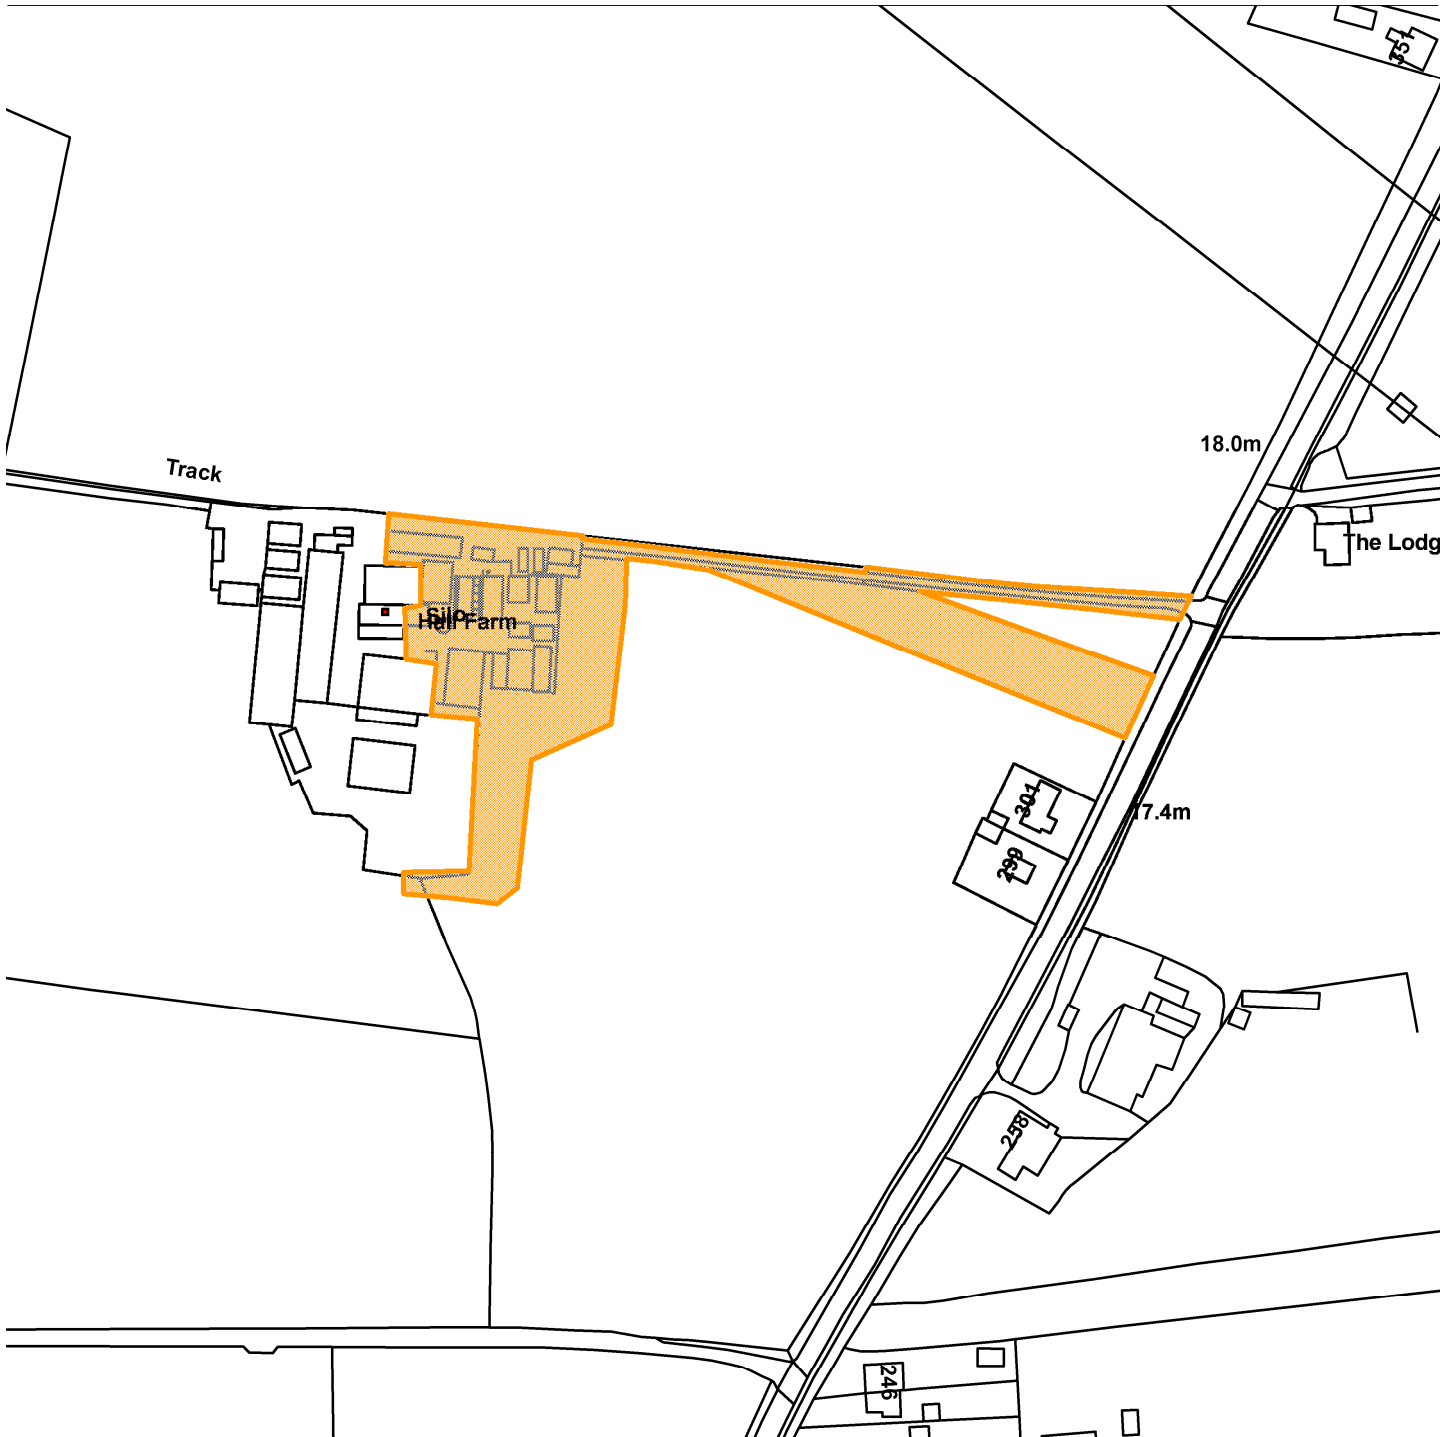

18/01979/FUL

Hall Farm, Strensall Road, Earswick

Scale : 1:2259

Reproduced from the Ordnance Survey map with the permission of the Controller of Her Majesty's Stationery Office © Crown Copyright 2000.

Unauthorised reproduction infringes Crown Copyright and may lead to prosecution or civil proceedings.

Organisation	City of York Council
Department	Economy and Place
Comments	Site Location Plan
Date	05 November 2018
SLA Number	